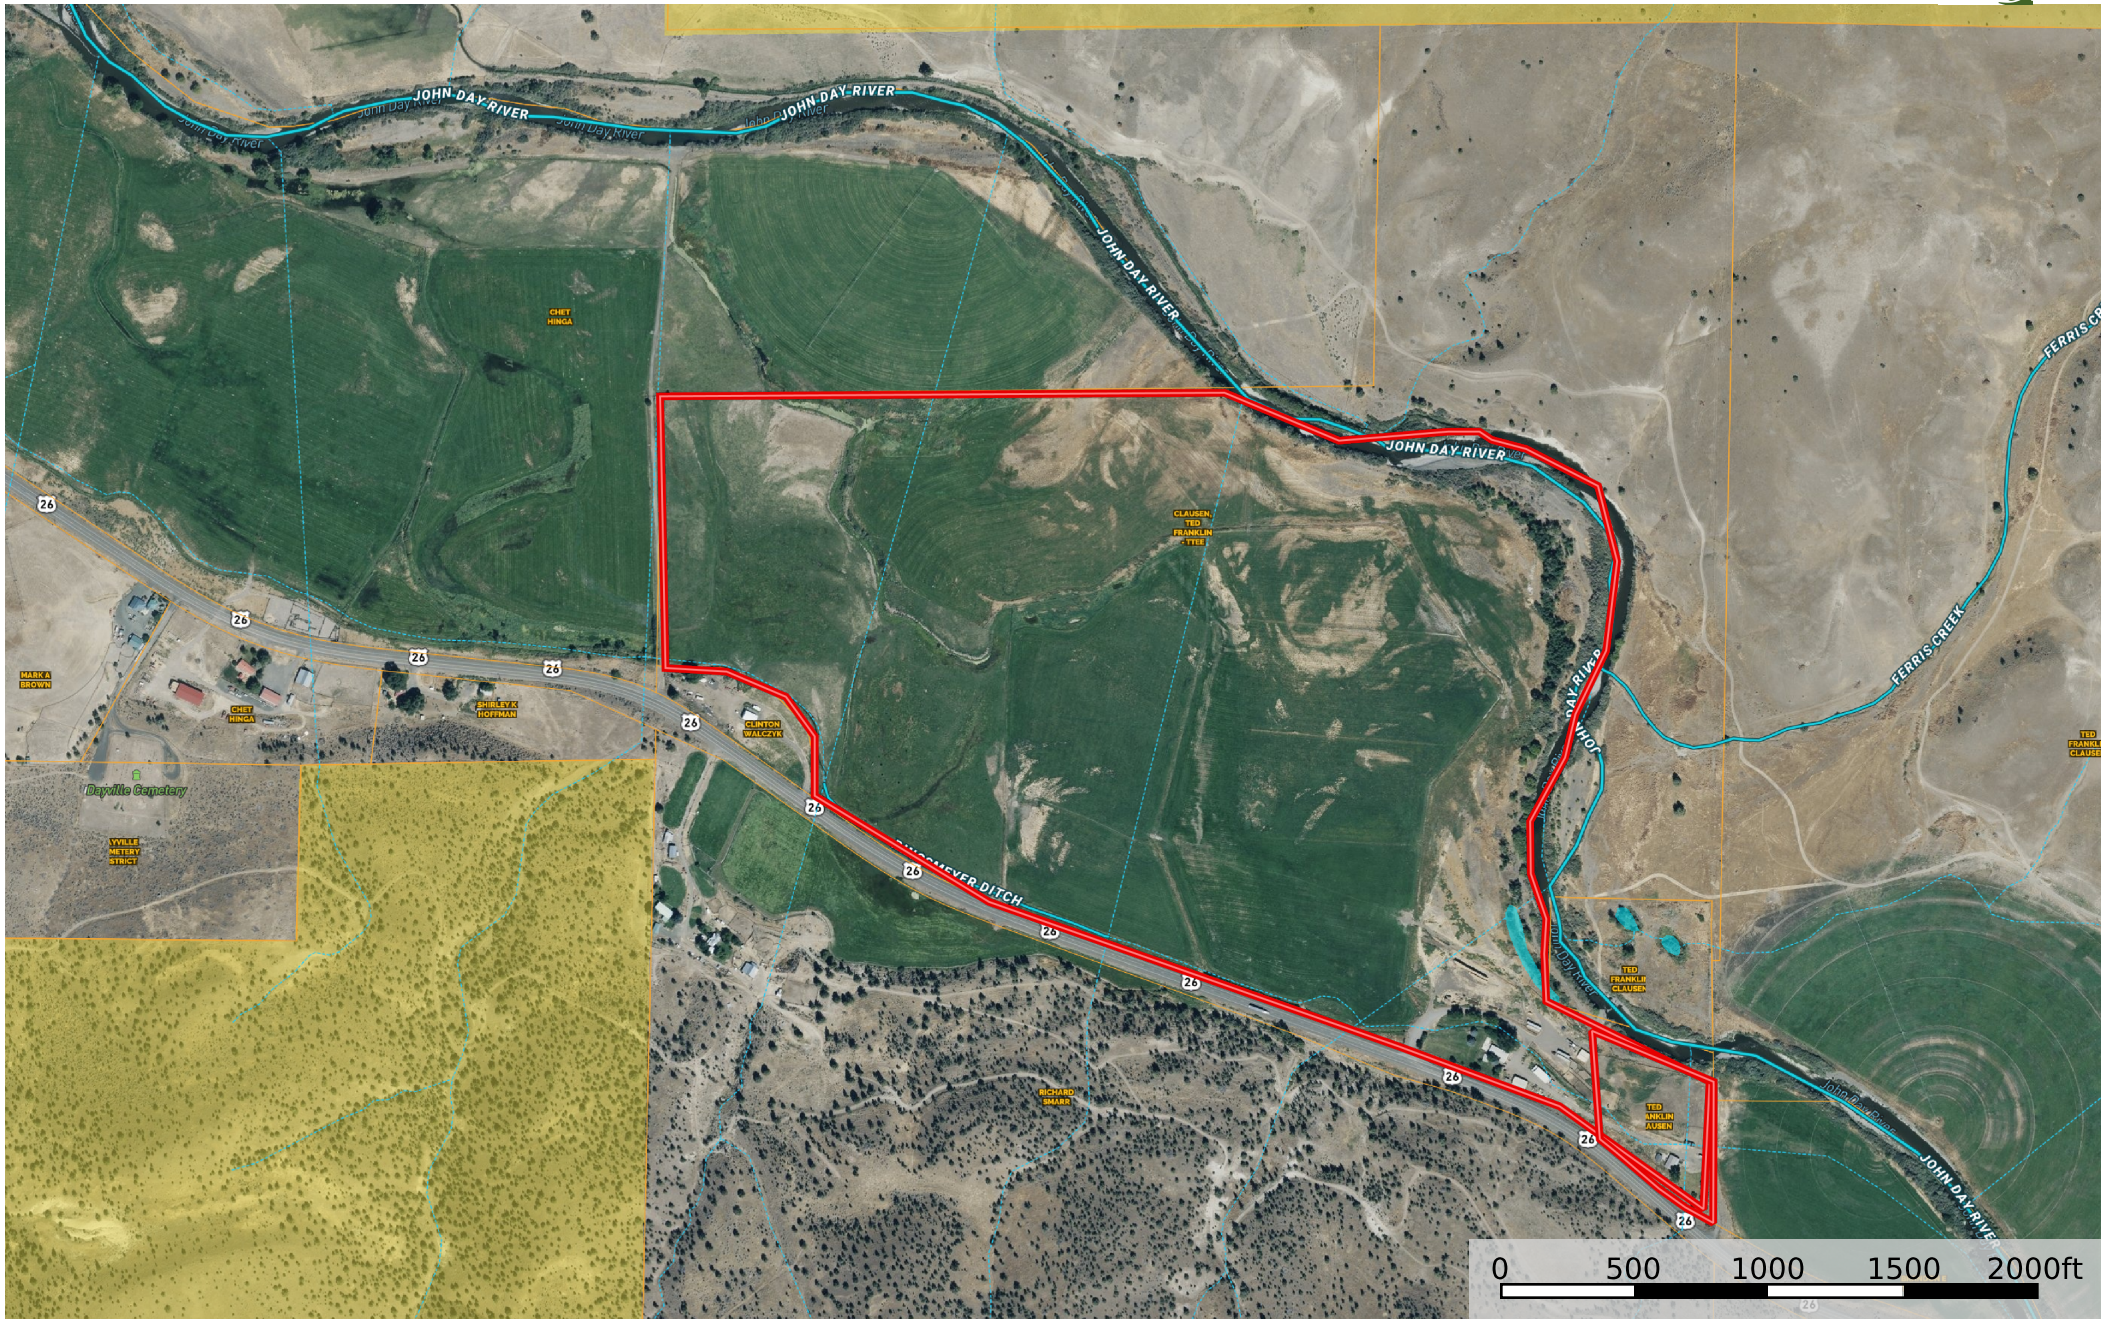

Ferris Creek Ranch Headquarters

Grant County, Oregon, 148 AC +/-

- Boundary
- Forest Service
- State Land
- Fish and Wildlife
- National Park
- Other
- BLM
- Local Government
- Stream, Intermittent
- River/Creek
- Water Body